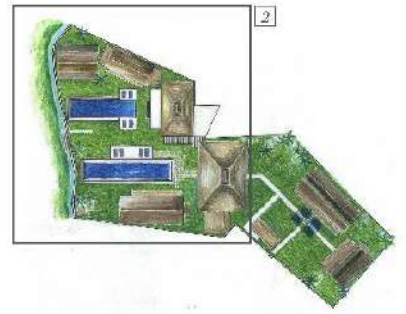

Floorplan : Villa Mannao (South)

Villa Mannao

Garden size : 4100m² / Villa size : 800m²

- 1** *Bedroom 2*
- 2** *Bedroom 5*
- 3** *Bedroom 8*
- 4** *Stuff Room*

Floorplan : Villa Mannao (North)

Villa Mannao

Garden size : 4100m² / Villa size : 800m²

- | | |
|---------------|----------------------------|
| 5 Living Room | 12 Private Pool (15 x 4 m) |
| 6 Dining Room | 13 Private Pool (20 x 4 m) |
| 7 Bedroom 1 | 14 Kitchen |
| 8 Bedroom 4 | 15 Spa Room |
| 9 Bedroom 5 | |
| 10 Bedroom 6 | |
| 11 Bedroom 7 | |

Floorplan : Villa Mannao (North)

Villa Mannao

Garden size : 4100m² / Villa size : 800m²

- | | |
|---------------|----------------------------|
| 5 Living Room | 12 Private Pool (15 x 4 m) |
| 6 Dining Room | 13 Private Pool (20 x 4 m) |
| 7 Bedroom 1 | 14 Kitchen |
| 8 Bedroom 4 | 15 Spa Room |
| 9 Bedroom 5 | |
| 10 Bedroom 6 | |
| 11 Bedroom 7 | |