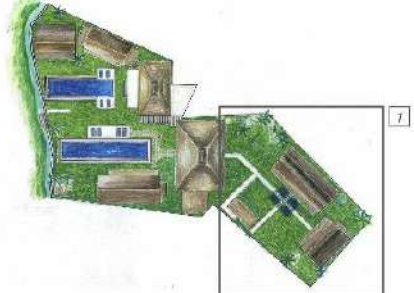

Floorplan : Villa Mannao (South)

Villa Mannao

Garden size : 4100m² / Villa size : 800m²

- 1** *Bedroom 2*
- 2** *Bedroom 5*
- 3** *Bedroom 8*
- 4** *Stuff Room*

Floorplan : Villa Mannao (North)

Villa Mannao

Garden size : 4100m² / Villa size : 800m²

- | | |
|---------------|----------------------------|
| 5 Living Room | 12 Private Pool (15 x 4 m) |
| 6 Dining Room | 13 Private Pool (20 x 4 m) |
| 7 Bedroom 1 | 14 Kitchen |
| 8 Bedroom 4 | 15 Spa Room |
| 9 Bedroom 5 | |
| 10 Bedroom 6 | |
| 11 Bedroom 7 | |

Floorplan : Villa Mannao (North)

Villa Mannao

Garden size : 4100m² / Villa size : 800m²

- | | |
|---------------|----------------------------|
| 5 Living Room | 12 Private Pool (15 x 4 m) |
| 6 Dining Room | 13 Private Pool (20 x 4 m) |
| 7 Bedroom 1 | 14 Kitchen |
| 8 Bedroom 4 | 15 Spa Room |
| 9 Bedroom 5 | |
| 10 Bedroom 6 | |
| 11 Bedroom 7 | |