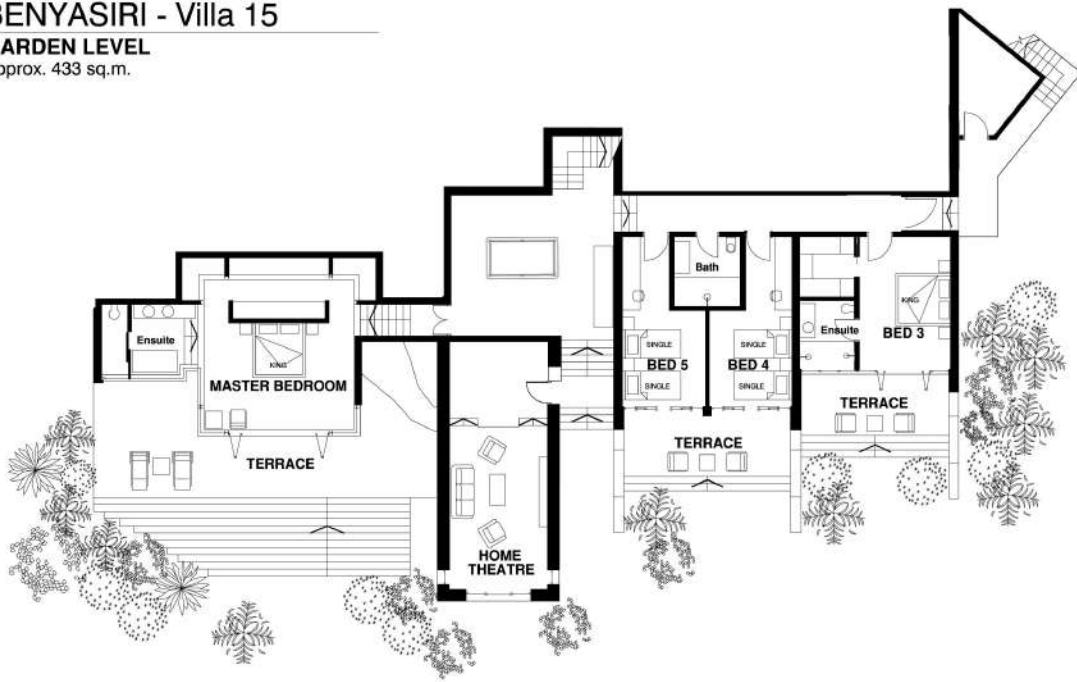

BENYASIRI - Villa 15

GARDEN LEVEL

Approx. 433 sq.m.

NOTES:

- Single beds in Bedrooms 4 & 5 may be combined to form Kings

BENYASIRI - Villa 15

ENTRANCE / POOL LEVEL

Approx. 490 sq.m.