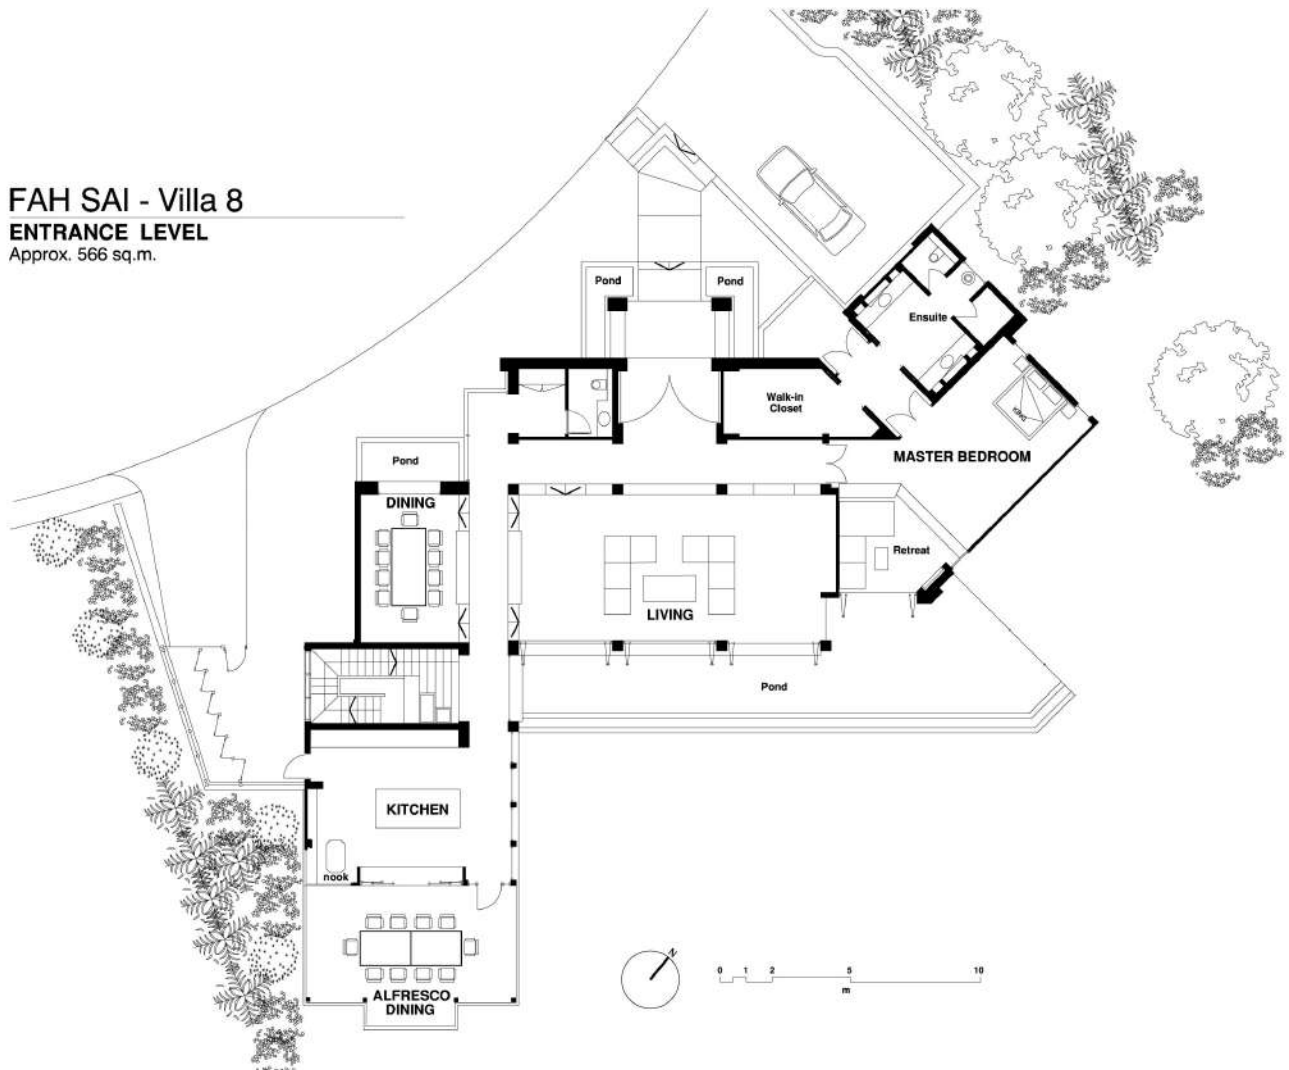

FAH SAI - Villa 8
ENTRANCE LEVEL
Approx. 566 sq.m.

FAH SAI - Villa 8

POOL LEVEL

Approx. 538 sq.m.