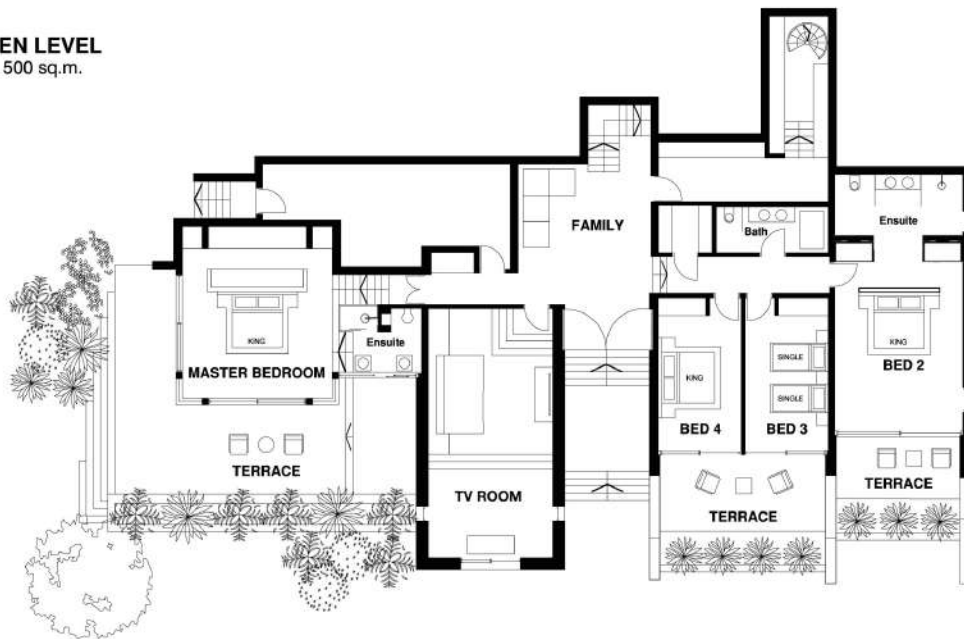

GARDEN LEVEL
Approx. 500 sq.m.

NOTES:
- Single beds in Bedroom 3 may be combined to form a King

POOL LEVEL
Approx. 560 sq.m.