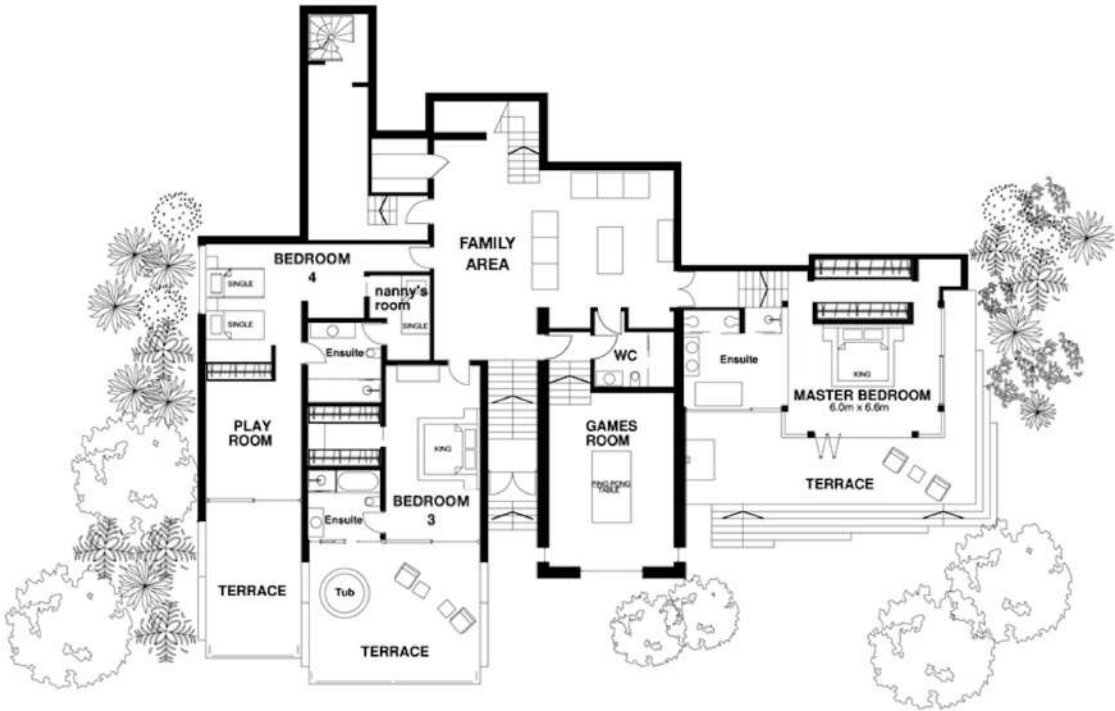

GARDEN LEVEL

Approx. 520 sq.m.

NOTES:
- Single beds in Bedroom 4 may be combined to form a King

BASE LEVEL
Approx. 133 sq.m.

POOL LEVEL
Approx. 628 sq.m.