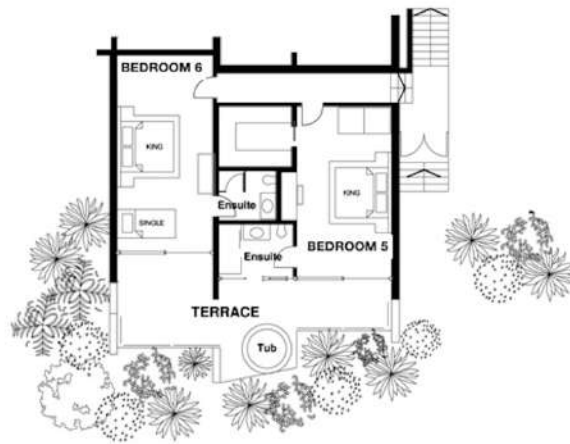

GARDEN LEVEL

Approx. 520 sq.m.

NOTES:
- Single beds in Bedroom 4 may be combined to form a King

BASE LEVEL
Approx. 133 sq.m.

POOL LEVEL
Approx. 628 sq.m.